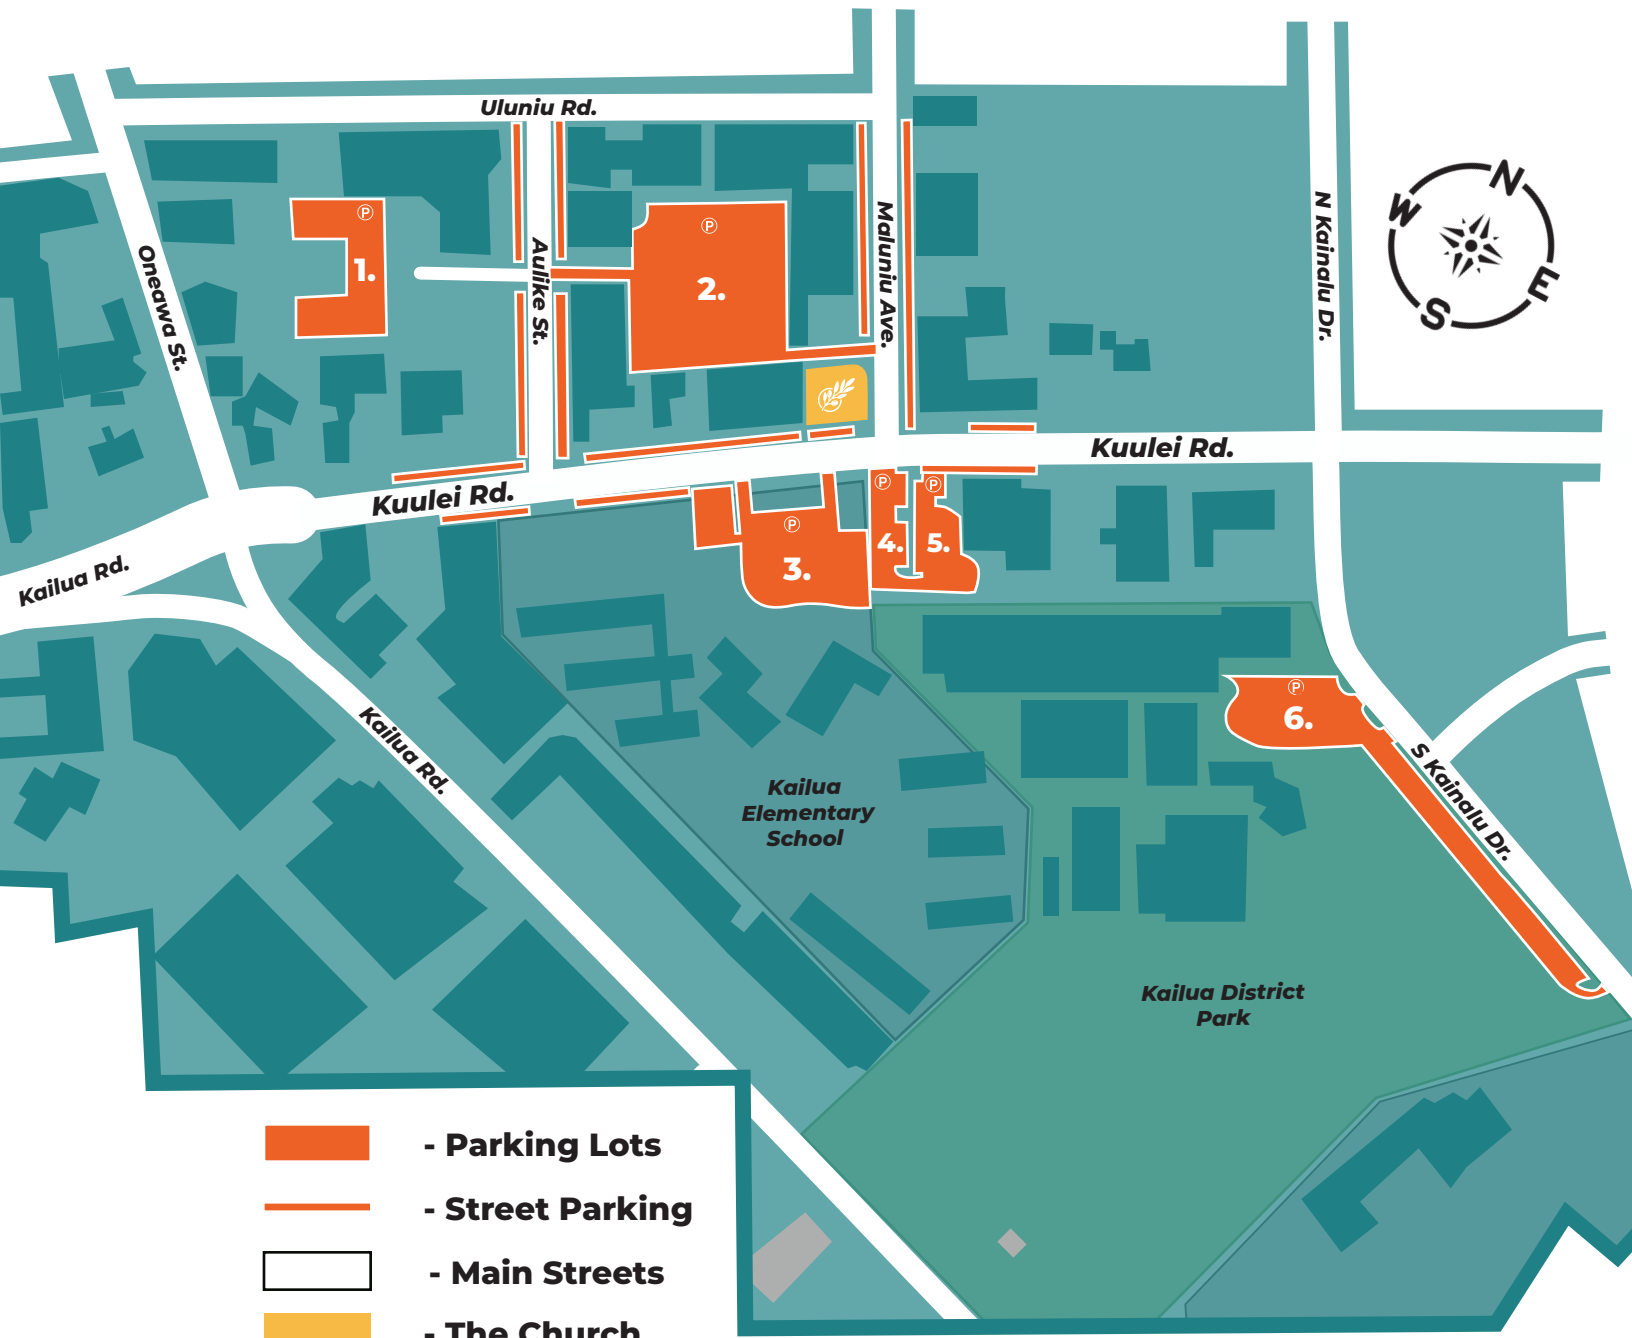

MALUHIA

BAPTIST CHURCH

PARKING GUIDE

1. Public Parking Garage -
\$0.75/hr. parking. Many available spaces,

2. Kailua Lot - \$0.75/hr. parking.
Many available spaces

3. Kailua Elem. Parking -
Available only on Sunday AM
during Farmers Market.

4. Park Parking - Available all
day every day.

5. Library Parking -
Available all day Sunday.
Parking closed Wed Evening.

6. District Park Parking -
Available all day every day.

-  - Parking Lots
-  - Street Parking
-  - Main Streets
-  - The Church Location

www.maluhiabc.org

All street parking is **FREE** and unrestricted every Sunday and after 6 PM Mon - Sat.